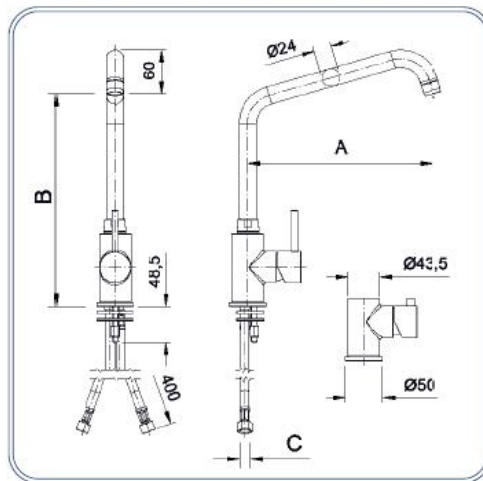

## Monoblock single lever mixer tap Lean with adjustable spout Ø24

### Dimensioni - Dimensions

C (In)	Codice (Code)	Note (Notes)
G3/8" F	00240002	

### Dimensioni - Dimensions

A (mm)	B (mm)	C (In)	Codice (Code)	Note (Notes)
200	285	G3/8" F	00240212	
250	295	G3/8" F	00240252	
300	306	G3/8" F	00240302	

### Specifiche tecniche - Specifications

Peso - Weight: 1,900 Kg.