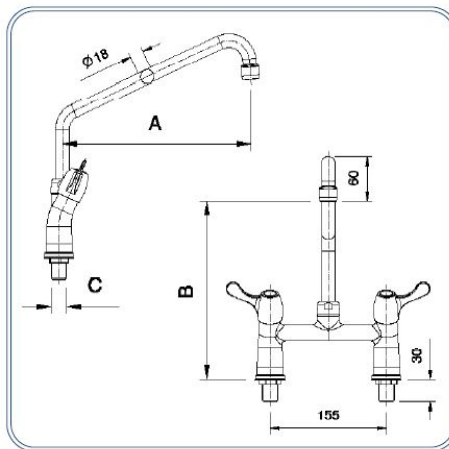

## Two holes mixer tap with 1/4 turn handles

### Dimensioni - Dimensions

C (In)	Codice (Code)	Note (Notes)
G1/2" M	00323003	

### Dimensioni - Dimensions

A (mm)	B (mm)	C (In)	Codice (Code)	Note (Notes)
200	220	G1/2" M	00323203	
250	240	G1/2" M	00323253	
300	260	G1/2" M	00323303	

### Specifiche tecniche - Specifications

Peso - Weight: 1,850 Kg.