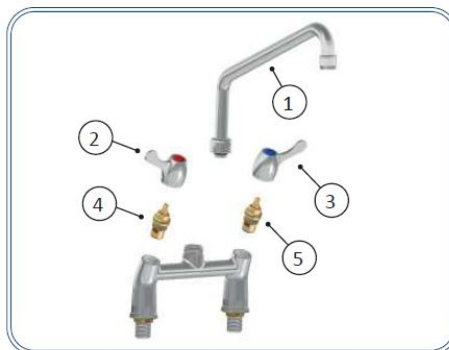

Specifiche tecniche - Specifications

Peso - Weight: 1,850 Kg.

Ricambi - Spare parts

Pos	Codice (Code)	Note (Notes)
1 (mm.200)	R36100803	
1 (mm.250)	R36100804	
1 (mm.300)	R36100805	
2	R36103616	
3	R36103627	
4	R36107373	MOQ 5 PCS
5	R36107374	MOQ 5 PCS