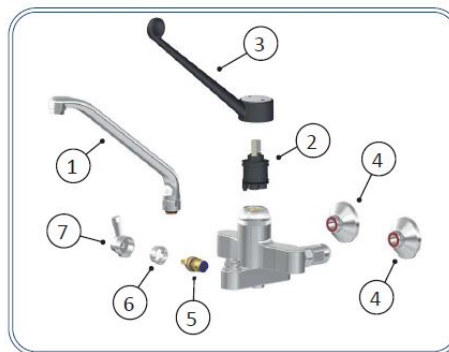

Rubinetto miscelatore biforo monocomando a muro attacco doccia

Two holes long lever wall mounted mixer tap attachment to shower units

Dimensioni - Dimensions

A (mm)	B (mm)	C (in)	Codice (Code)	Note (Notes)
200	140	G1/2" M	00381120	
250	170	G1/2" M	00381130	

Specifiche tecniche - Specifications

Peso - Weight: 5,000 Kg.

Ricambi - Spare parts

Pos	Codice (Code)	Note (Notes)
1 (mm.200)	R36100663	
1 (mm.250)	R36100664	
2	R36100899	
3	R36103301	
4	R36101084	
5	R36107374	MOQ 5 PCS
6	R22102519	
7	R36103618	