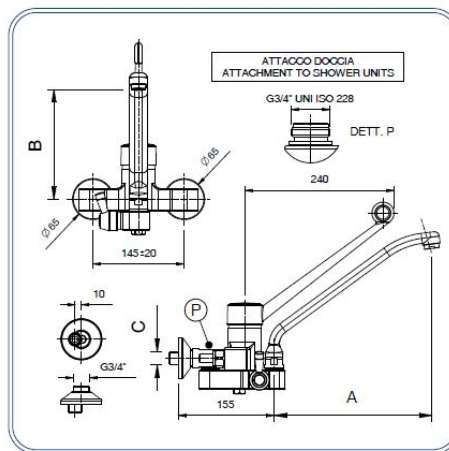

Rubinetto miscelatore biforo monocomando a muro attacco doccia

Two holes long lever wall mounted mixer tap attachment to shower units

Dimensioni - Dimensions

A (mm)	B (mm)	C (in)	Codice (Code)	Note (Notes)
200	140	G1/2" M	00381120	
250	170	G1/2" M	00381130	

Specifiche tecniche - Specifications

Peso - Weight: 5,000 Kg.

Ricambi - Spare parts

Pos	Codice (Code)	Note (Notes)
1 (mm.200)	R36100663	
1 (mm.250)	R36100664	
2	R36100899	
3	R36103301	
4	R36101084	
5	R36107374	MOQ 5 PCS
6	R22102519	
7	R36103618	