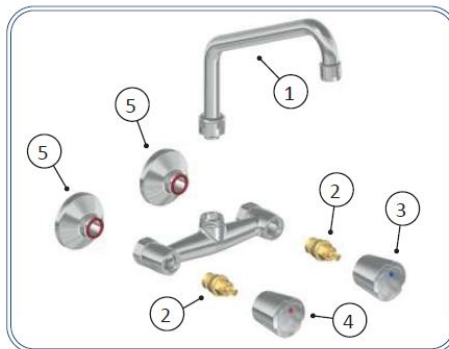

Specifiche tecniche - Specifications

Peso - Weight: 1,500 Kg.

Ricambi - Spare parts

Pos	Codice (Code)	Note (Notes)
1 (mm.200)	R36100803	
1 (mm.300)	R36100805	
2	R36107363	MOQ 5 PCS
3	R36103642	
4	R36103643	
5	R36101084