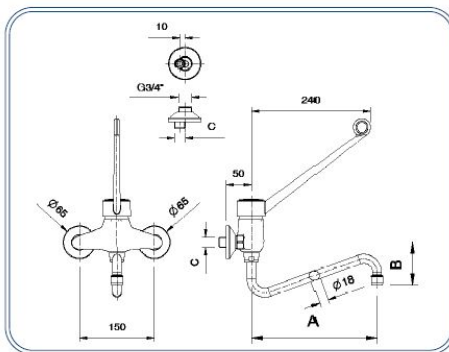

Rubinetto miscelatore biforo monocomando a muro

Two holes single lever wall mounted mixer tap

Dimensioni - Dimensions

A (mm)	B (mm)	C (In)	Codice (Code)	Note (Notes)
250	90	G1/2" M	00405223	

Dimensioni - Dimensions

A (mm)	B (mm)	C (In)	Codice (Code)	Note (Notes)
250	90	G1/2" M	00405250	

Specifiche tecniche - Specifications

Peso - Weight: 1,500 Kg.

Ricambi - Spare parts

Pos	Codice (Code)	Note (Notes)
1 (mm.250)	R36100843	
2	R36100841	
3	R36103301	
4	R36103372	
5	R36101084	