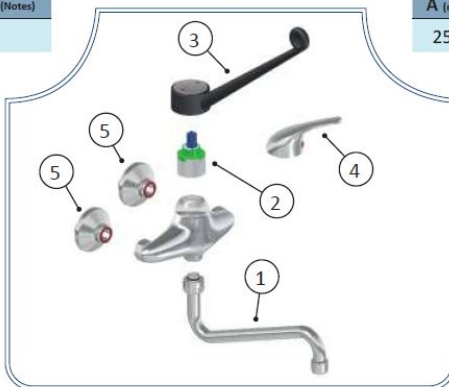

Rubinetto miscelatore biforo monocomando a muro

Two holes single lever wall mounted mixer tap

Dimensioni - Dimensions

A (mm)	B (mm)	C (In)	Codice (Code)	Note (Notes)
250	90	G1/2" M	00405223	

Dimensioni - Dimensions

A (mm)	B (mm)	C (In)	Codice (Code)	Note (Notes)
250	90	G1/2" M	00405250	

Specifiche tecniche - Specifications

Peso - Weight: 1,500 Kg.

Ricambi - Spare parts

Pos	Codice (Code)	Note (Notes)
1 (mm.250)	R36100843	
2	R36100841	
3	R36103301	
4	R36103372	
5	R36101084	